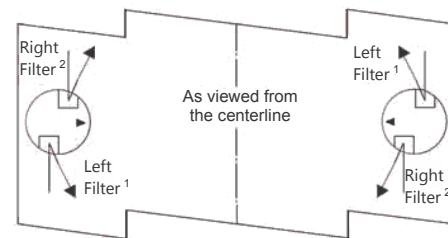

##### Film Disc Cutout

- 1 = Included
- 2 = Not Included

##### Cord Sets

- 1 = One L-823 Cord Set
- 2 = Two L-823 Cord Sets

##### Notes

Bidirectional fixture uses two 105 W lamps and unidirectional fixture uses one 105 W lamp.

<sup>1,2</sup> See filter location diagram below.

#### Toe-in Coding

*Note: Triangle embossed on the top cover should point toward the centerline to ensure correct toe-in position.*