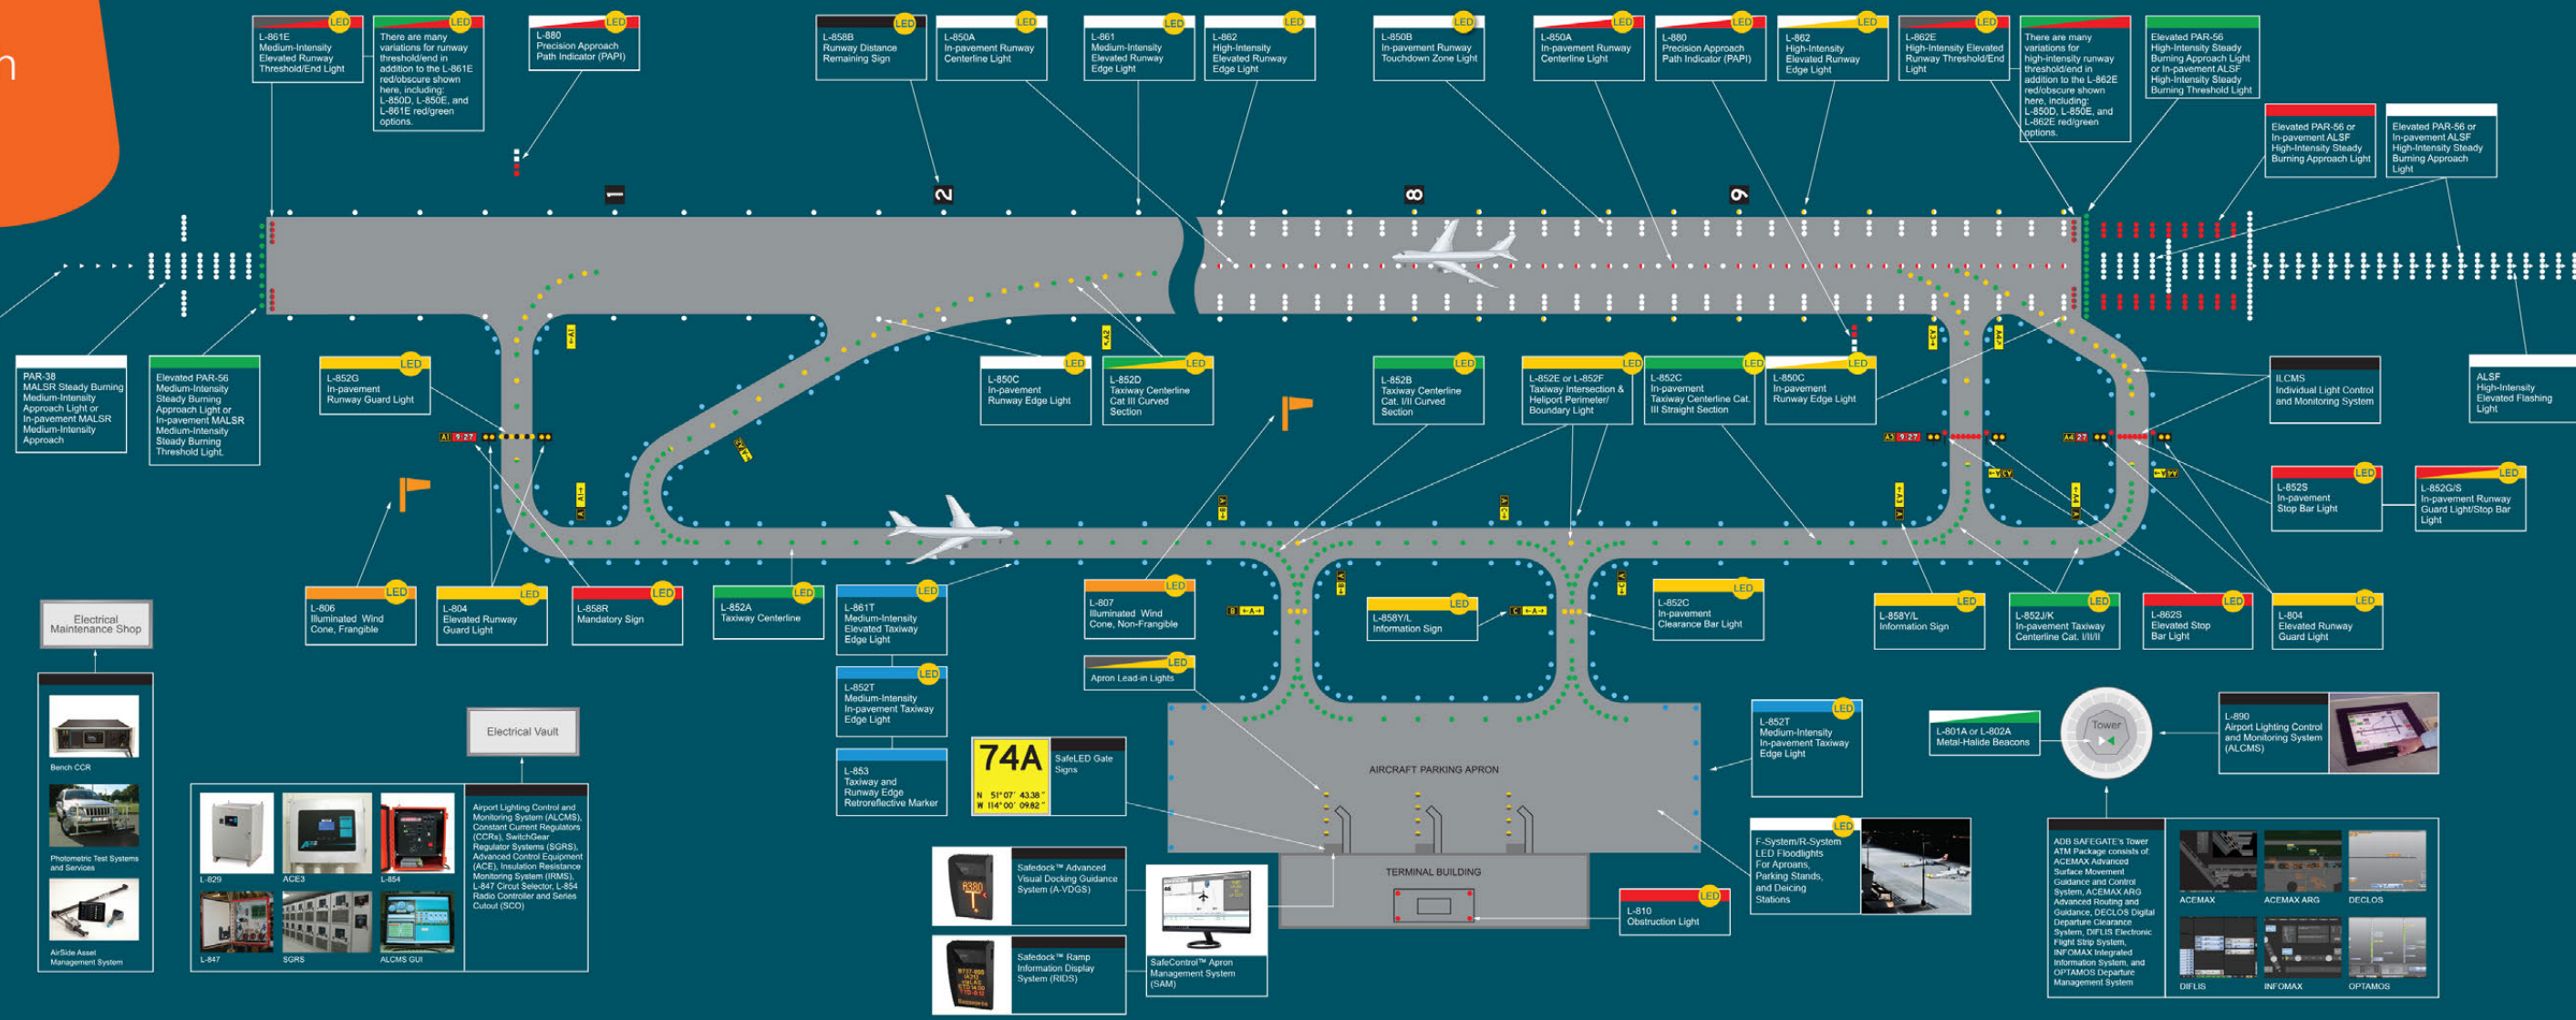

Airport performance from approach to departure

Note: Airport diagram is for illustrative purposes only and not to scale. Refer to FAA Advisory Circulars for specific airfield lighting installation details.

General Aviation (GA) Diagram

ADB SAFEGATE Americas, LLC
 977 Gahanna Parkway
 Columbus, OH 43230
 Tel: +1 (614) 861 1304
 +1 (800) 545 4157
 Fax: +1 (614) 864 2069
 7101 Northland Circle, Suite 110
 Brooklyn Park, MN 55428
 Tel: +1 (763) 535 9299
 sales.us@adsafegate.com
 adsafegate.com

Runway/Taxiway Arrangement of SMGCS Features

Pilot Guide to Airport Signs