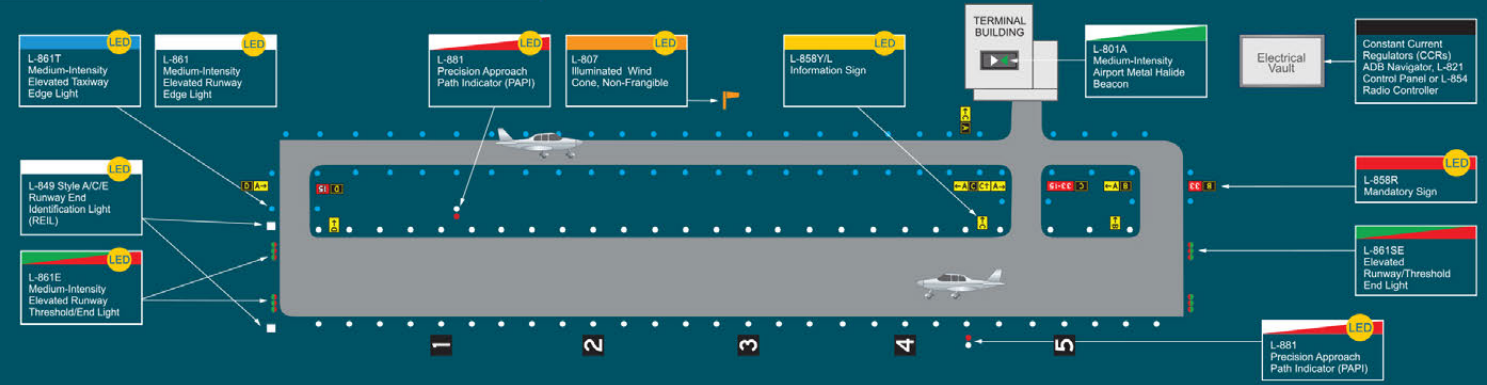

Airport performance from approach to departure

Note: Airport diagram is for illustrative purposes only and not to scale. Refer to FAA Advisory Circulars for specific airfield lighting installation details.

General Aviation (GA) Diagram

ADB SAFEGATE Americas, LLC
 977 Gahanna Parkway
 Columbus, OH 43230
 Tel: +1 (614) 861 1304
 +1 (800) 545 4157
 Fax: +1 (614) 864 2069
 7101 Northland Circle, Suite 110
 Brooklyn Park, MN 55428
 Tel: +1 (763) 535 9299
 sales.us@adsafegate.com
 adsafegate.com

Runway/Taxiway Arrangement of SMGCS Features

Pilot Guide to Airport Signs