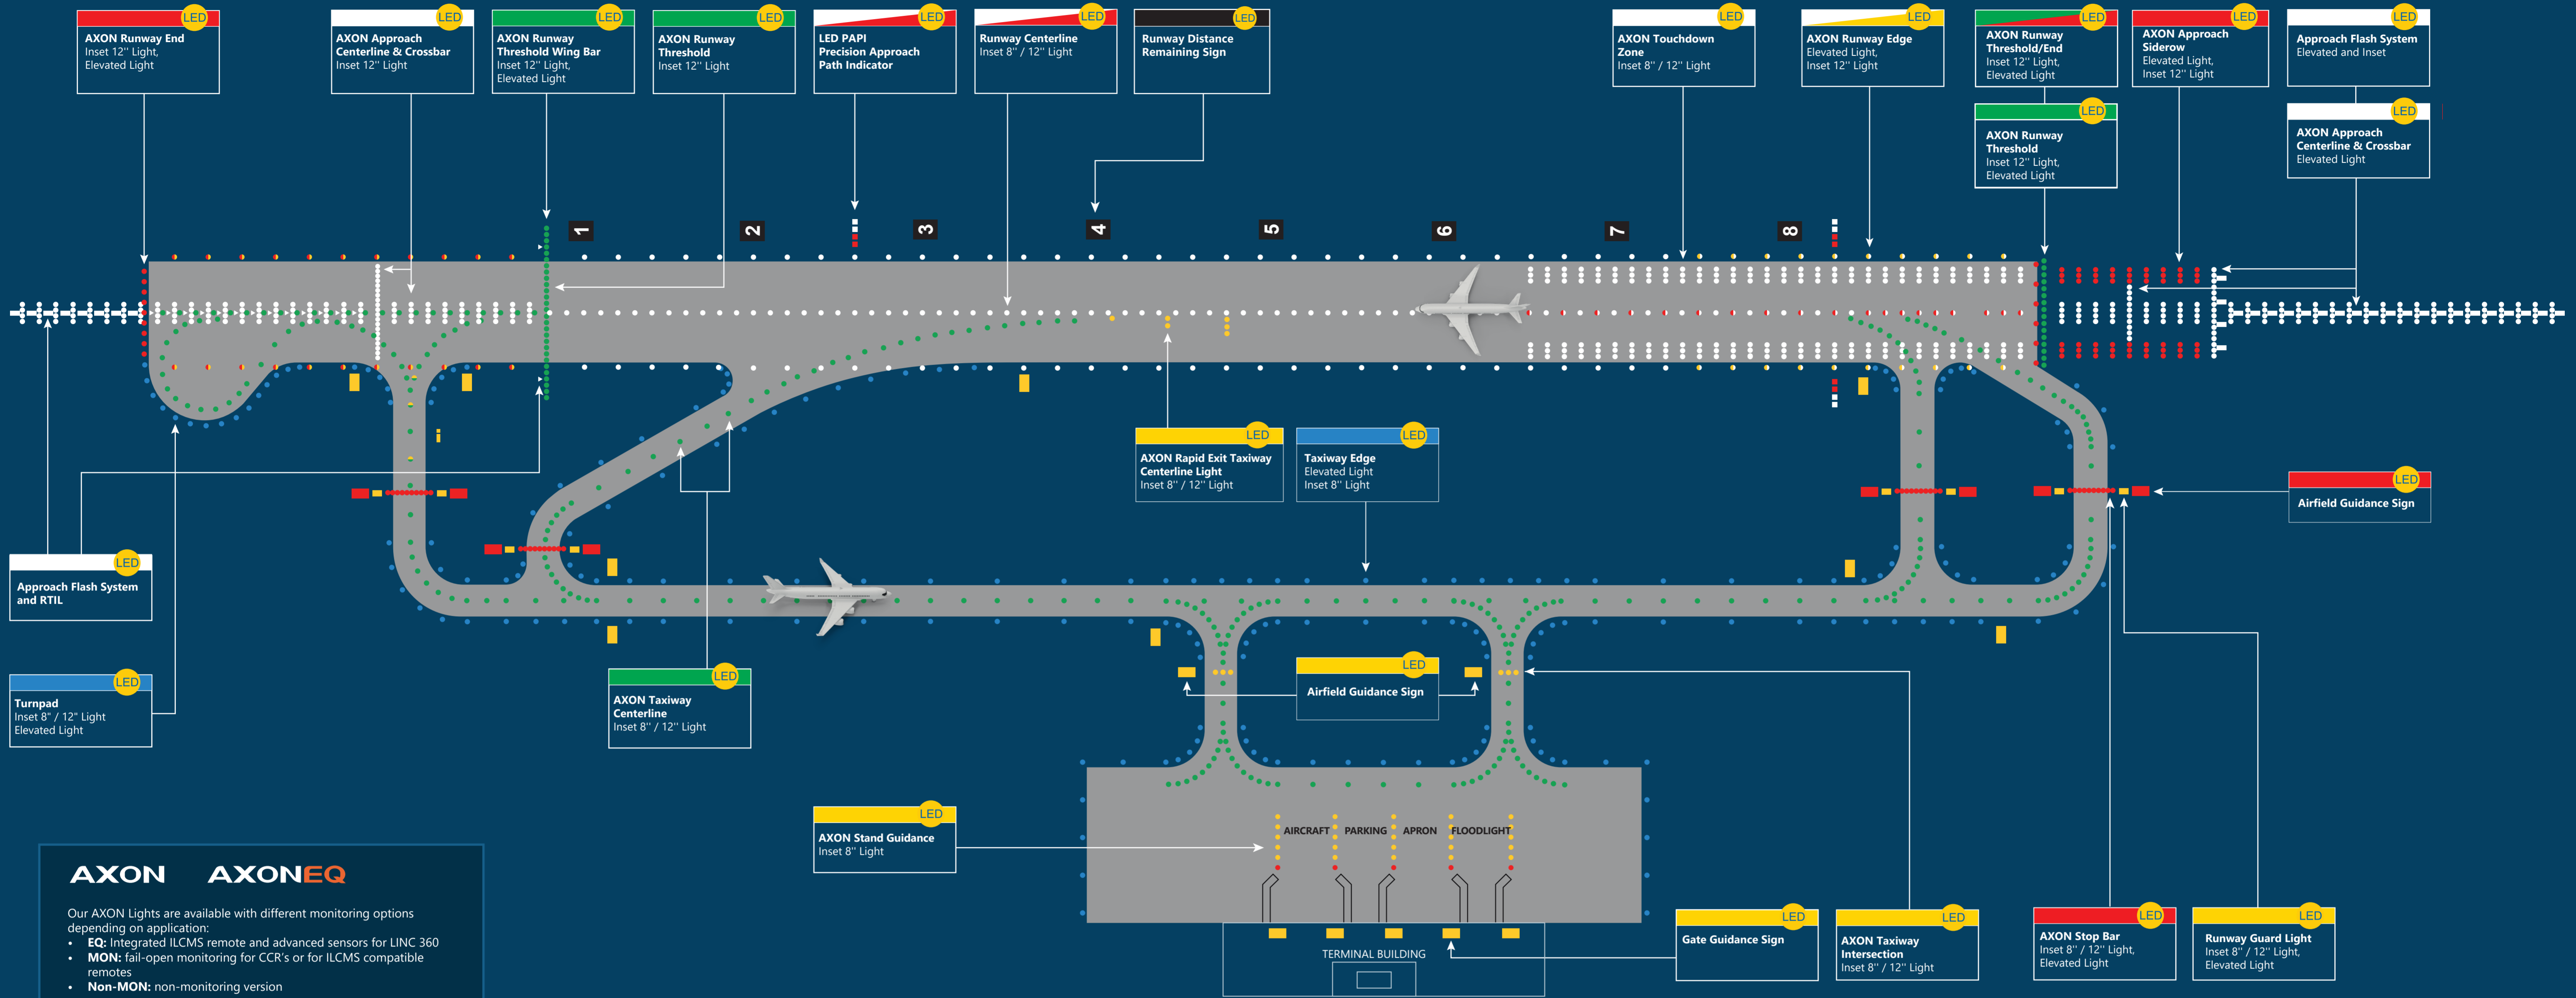

Airfield Ground Lighting

AXON AXONEQ

1. Our AXON Lights are available with different monitoring options depending on application:
2. **EQ:** Integrated ILCMS remote and advanced sensors for LINC 360
   - **MON:** fail-open monitoring for CCR's or for ILCMS compatible remotes
   - **Non-MON:** non-monitoring version